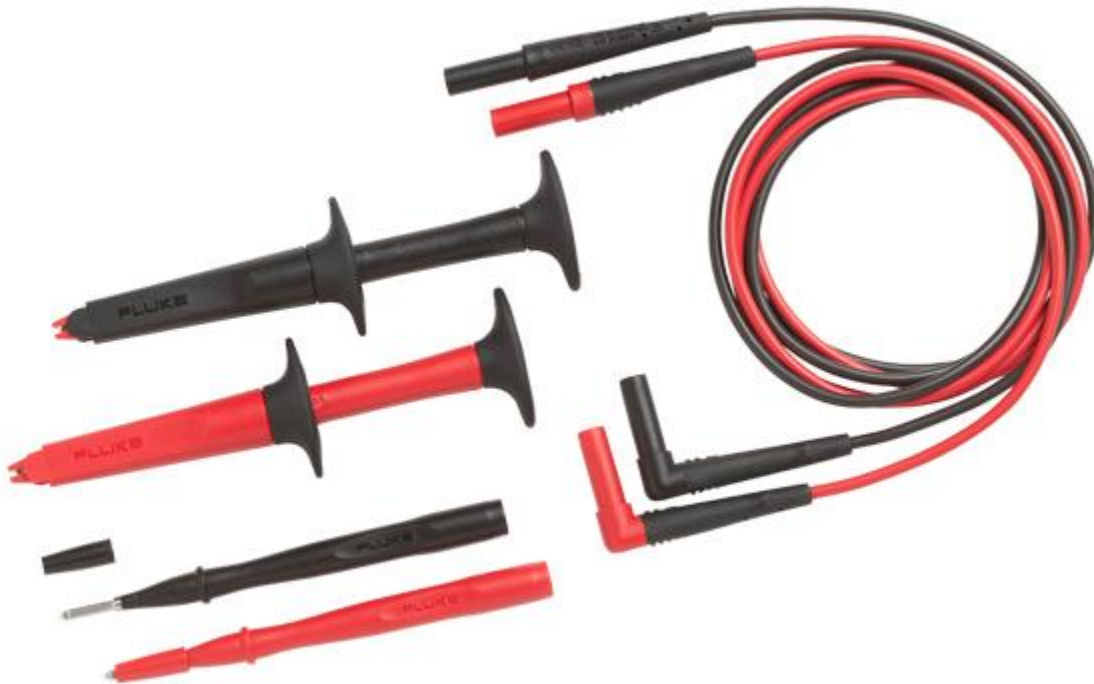

FLUKE®

Fluke TL223 SureGrip™ Electrical Test Lead Set

Overview:

Test leads are an integral part of the complete measurement system and extend the capabilities of your meter. The Fluke TL223 SureGrip™ Electrical Test Lead Set is an ideal starter kit for electrical applications. This all in one set includes three test lead accessories with the SureGrip™ design, designed for your comfort so you can focus on taking accurate measurements.

Features:

- **Handy all-in-one kit that includes:**
 - AC220 SureGrip™ Alligator Clip Set
 - TP1 Slim-Reach™ Test Probes (flat bladed)
 - TL224 SureGrip™ Silicone Test Lead Set (straight to right)
 - One year warranty

Model Name

Description

Fluke TL223

Fluke TL223 SureGrip™ Electrical Test Lead Set
