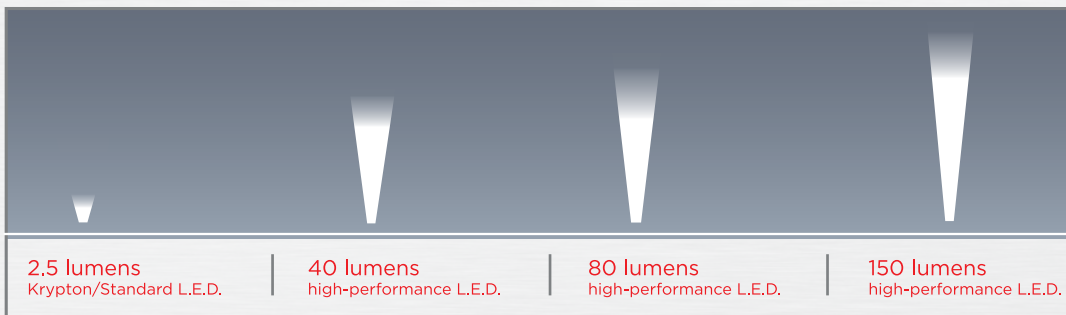

ANSI

(American National Standards Institute)

Lumens:
 A measure of the total power of light emitted. The higher the number, the brighter the light.

Beam Intensity:
 Maximum luminous intensity typically along the central axis of a cone of light.

Beam Distance:
 A measure of how far from the device the beam of light reaches.

Light Beam Comparison

Virtually Indestructible Lights

Tough as Your Day.

In a tough world, you need a tough tool that's up to the challenge. One that's Brave. Bold. Brush. Rayovac® Virtually Indestructible lights are constructed with aluminum/titanium, offer superior engineering, and a lifetime guarantee. These bright, long-lasting durable LED lights are virtually indestructible, surviving up to a *30 foot drop test*. So bring it on—these lights can take it!