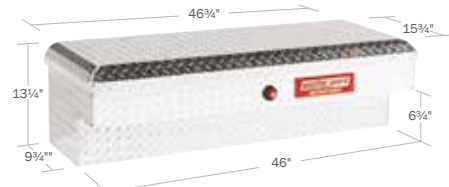

Saddle Boxes / Cross Boxes

Full Size Truck Standard Saddle 10.7 CUBIC FEET

- 300105-9-01
- 300105-53-01

Approximate Ship Weight : 56 lbs

Full Size Truck Low Profile Saddle 9.5 CUBIC FEET

- 300106-9-01
- 300106-53-01

Approximate Ship Weight : 56 lbs

Full Size Truck Standard Cross 10.2 CUBIC FEET

- 300207-9-01
- 300207-53-01

Approximate Ship Weight : 56 lbs

Compact Truck Standard Saddle 9 CUBIC FEET

- 300104-9-01
- 300104-53-01

Approximate Ship Weight : 52 lbs

Side Boxes

48" Short Lo-Side 12.5 CUBIC FEET

- 300304-9-01
- 300304-53-01

Approximate Ship Weight : 39 lbs

60" Standard Lo-Side 9.3 CUBIC FEET

- 300300-9-01
- 300300-53-01

Approximate Ship Weight : 47 lbs