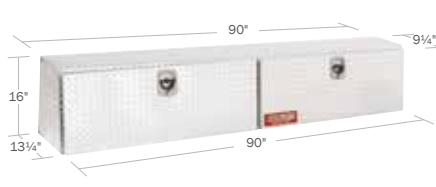

90" Hi-Side Boxes 4.4 CUBIC FEET

- 300303-9-01
- 300303-53-01

Approximate Ship Weight : 57 lbs

Coming Soon

72" Long Lo-Side 5.3 CUBIC FEET

- 300301-9-01
- 300301-53-01

36" Underbed 7.1 CUBIC FEET

- 300500-9-01
- 300500-53-01

48" Underbed 9.5 CUBIC FEET

- 300501-9-01
- 300501-53-01