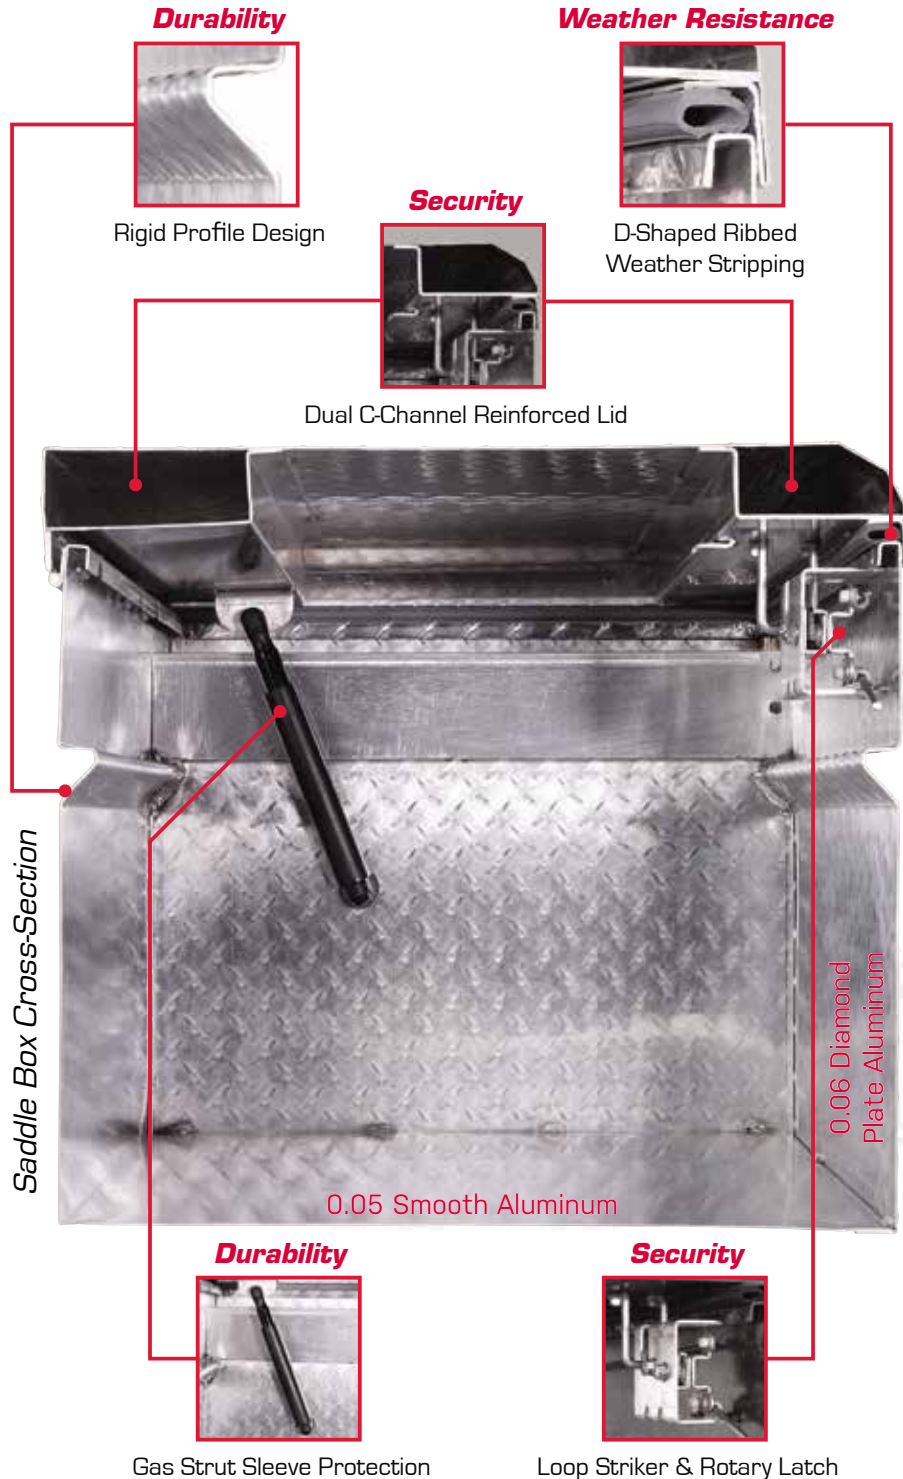

Professional Grade Protection

7 YEAR WARRANTY

PROFESSIONAL DURABILITY

4 Piece Welded Construction

- Puts more strength where it is needed most

Gas Strut Plastic Sleeves

- Prevents basic damage from sliding materials in the box

Powder Coat Protection

- Available in Black

HEAVY DUTY SECURITY

Tamper Resistant Push Button Locks

- Drill resistant through key hole

Two Dual Stage Rotary Latches with Heavy-Duty Looped Strikers

- Secures lid closed and resists pry-in
- Looped striker with steel reinforcement is bolted to heavy-duty C-Channel

C-Channel Reinforced Lid Construction

- Heavy-Duty aluminum welded into lid resists pry-ins

Reinforced Front Panel

- Rigid front panel resists pry-in

CLASSIC WEATHER RESISTANCE

D-Shaped Ribbed weather strip

Foam weather stripping along hinge completes 4 sided weather resistance

INTEGRATED FEATURES

Plastic Parts Sliding Tray

No-Crimp/No-Drill Mounting Hardware

Built-In Side Compartments

DEFENDER SERIES™