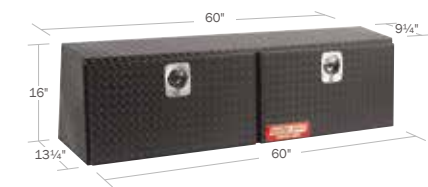

Universal Chest

50" Universal Chest 18.8 CUBIC FEET

- 300401-9-01
- 300401-53-01

Approximate Ship Weight : 46 lbs

60" Hi-Side Boxes 3.3 CUBIC FEET

- 300302-9-01
- 300302-53-01

Approximate Ship Weight : 45 lbs

90" Hi-Side Boxes 4.4 CUBIC FEET

- 300303-9-01
- 300303-53-01

Approximate Ship Weight : 57 lbs

Coming Soon

72" Long Lo-Side 5.3 CUBIC FEET

- 300301-9-01
- 300301-53-01

36" Underbed 7.1 CUBIC FEET

- 300500-9-01
- 300500-53-01